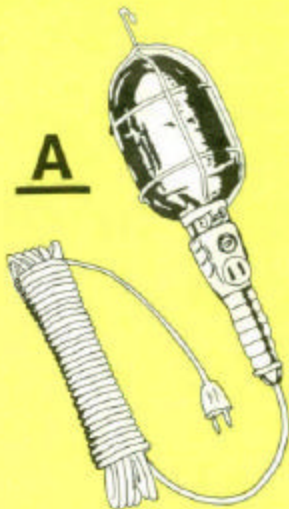

Vantex

ELECTRIC PRODUCTS

- DROP LIGHT
- FLASHERS
- ACCESSORIES

PART NUMBER
DL-50

METAL
LAMP
GUARD

PART NUMBER DL-12V

A DROP LIGHT

Cord is constructed with extra flexible copper conductors, oil, acid, abrasion resistant thermoplastic jacket. Rubber handle with push-thru switch. 3-wire lite handles have one u-blade outlet. U.L. type cord.

B HURRICANE LIGHT (12 VOLT)

For automotive, camping or marine applications. Designed to operate wherever there is a 12 volt battery source. 12 volt bulb included.

DROP LIGHT ACCESSORIES

REPLACEMENT BULB
12 VOLT 50 WATT
PART #616

3 CONDUCTOR DROPLIGHT
HANDLE
PART #504

LAMP SOCKET, WITH
SWITCH
PART #505

LAMP GUARD (METAL)
PART #502

HURRICANE CLIP (PAIR)
PART #75

AUTOMOTIVE FLASHERS

PART NUMBER	DESCRIPTION
536F	2 Prong
550F	3 Prong

EL12	2 Prong
EL13	3 Prong