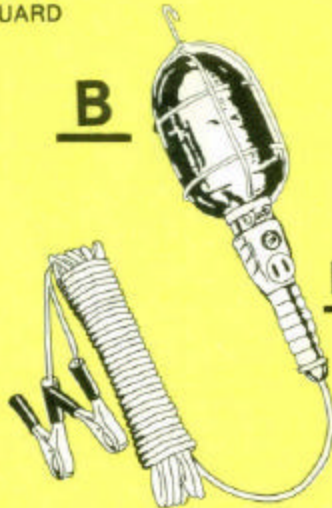

Vantex

ELECTRIC PRODUCTS

- DROP LIGHT
- FLASHERS
- ACCESSORIES

PART NUMBER
DL-50

METAL
LAMP
GUARD

PART NUMBER DL-12V

A DROP LIGHT

Cord is constructed with extra flexible copper conductors, oil, acid, abrasion resistant thermoplastic jacket. Rubber handle with push-thru switch. 3-wire lite handles have one u-blade outlet. U.L. type cord.

B HURRICANE LIGHT (12 VOLT)

For automotive, camping or marine applications. Designed to operate wherever there is a 12 volt battery source. 12 volt bulb included.

DROP LIGHT ACCESSORIES

REPLACEMENT BULB
12 VOLT 50 WATT
PART #616

3 CONDUCTOR DROPLIGHT
HANDLE
PART #504

LAMP SOCKET, WITH
SWITCH
PART #505

LAMP GUARD (METAL)
PART #502

HURRICANE CLIP (PAIR)
PART #75

AUTOMOTIVE FLASHERS

PART NUMBER	DESCRIPTION
536F	2 Prong
550F	3 Prong

EL12	2 Prong
EL13	3 Prong