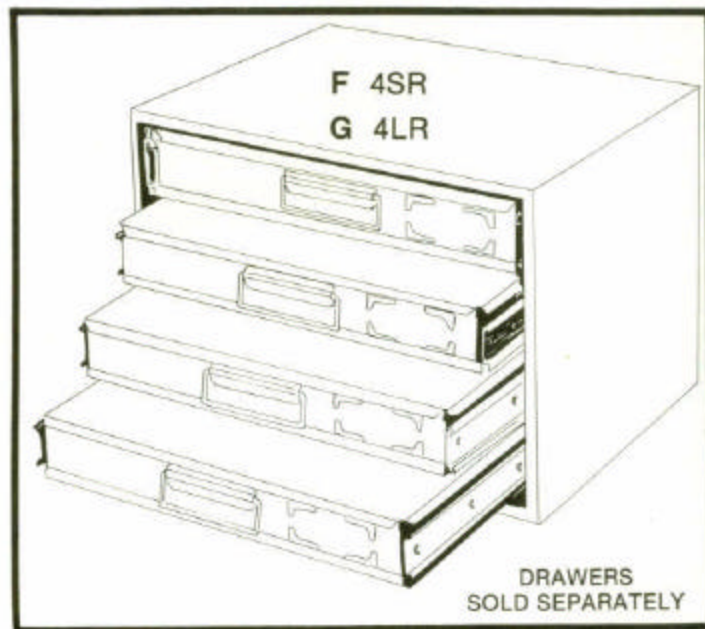

Vantex

ELECTRIC PRODUCTS

• BIN BOXES

FOR YOUR VANTEX TERMINALS
SCREWS AND BOLTS

METAL CONSTRUCTION
WITH
PLASTIC BIN DIVIDERS

PART NUMBER	LENGTH	DEPTH	HEIGHT	COMPARTMENTS
A PB24L	18"	12"	3"	24
B PB24S	13 ⁵ / ₁₆ "	9 ¹ / ₄ "	2"	24
C PB21L	18"	12"	3"	21
D PB21S	13 ⁵ / ₁₆ "	9 ¹ / ₄ "	2"	21
E PB32L	18"	12"	3"	32
F 4SR	15 ¹ / ₄ "	11 ³ / ₄ "	10 ³ / ₄ "	4
G 4LR	20"	15 ³ / ₄ "	14 ¹ / ₂ "	4