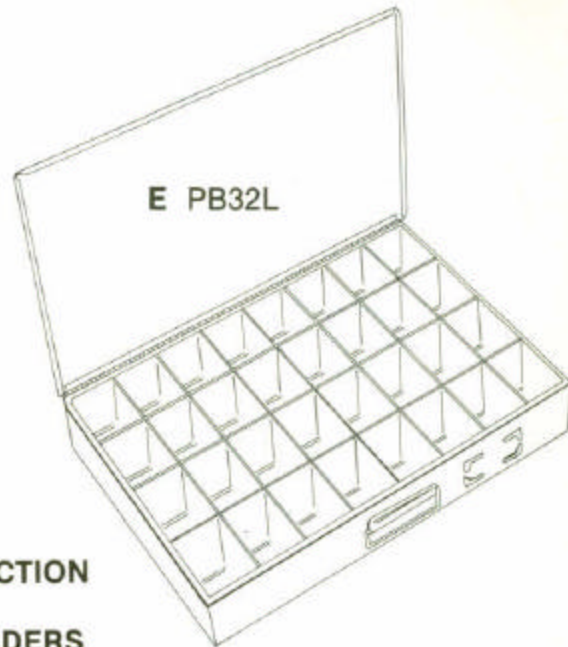

Vantex

ELECTRIC PRODUCTS

• BIN BOXES

FOR YOUR VANTEX TERMINALS
SCREWS AND BOLTS

METAL CONSTRUCTION
WITH
PLASTIC BIN DIVIDERS

PART NUMBER	LENGTH	DEPTH	HEIGHT	COMPARTMENTS
A PB24L	18"	12"	3"	24
B PB24S	13 ⁵ / ₁₆ "	9 ¹ / ₄ "	2"	24
C PB21L	18"	12"	3"	21
D PB21S	13 ⁵ / ₁₆ "	9 ¹ / ₄ "	2"	21
E PB32L	18"	12"	3"	32
F 4SR	15 ¹ / ₄ "	11 ³ / ₄ "	10 ³ / ₄ "	4
G 4LR	20"	15 ³ / ₄ "	14 ¹ / ₂ "	4