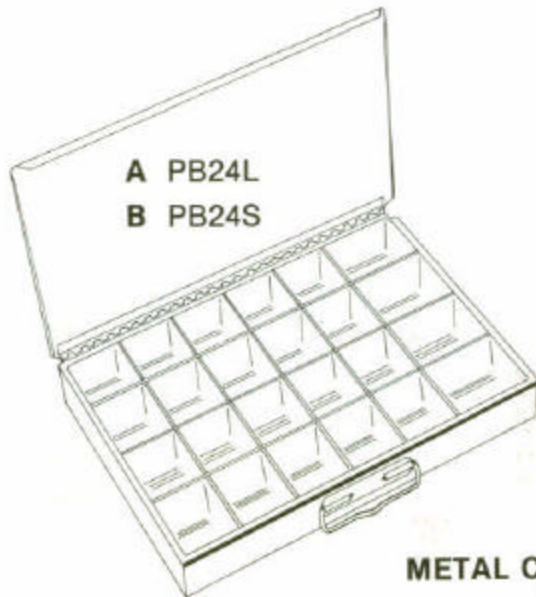

Vantex

ELECTRIC PRODUCTS

• BIN BOXES

FOR YOUR VANTEX TERMINALS
SCREWS AND BOLTS

METAL CONSTRUCTION
WITH
PLASTIC BIN DIVIDERS

PART NUMBER	LENGTH	DEPTH	HEIGHT	COMPARTMENTS
A PB24L	18"	12"	3"	24
B PB24S	13 ⁵ / ₁₆ "	9 ¹ / ₄ "	2"	24
C PB21L	18"	12"	3"	21
D PB21S	13 ⁵ / ₁₆ "	9 ¹ / ₄ "	2"	21
E PB32L	18"	12"	3"	32
F 4SR	15 ¹ / ₄ "	11 ³ / ₄ "	10 ³ / ₄ "	4
G 4LR	20"	15 ³ / ₄ "	14 ¹ / ₂ "	4